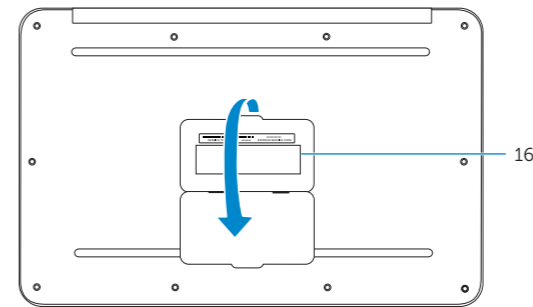

Features

Funkce | Ominaisuudet | Funksjoner | Funktioner

- Ambient-light sensor
- Camera
- Camera-status light
- Digital microphones (2)
- Mini DisplayPort
- USB 3.0 port with PowerShare
- Battery-status button
- Battery-status lights (5)
- Right-click area
- Power-status light
- Left-click area
- Headset port
- USB 3.0 port with PowerShare
- Power-adaptor port
- Power button
- Regulatory and Service Tag labels