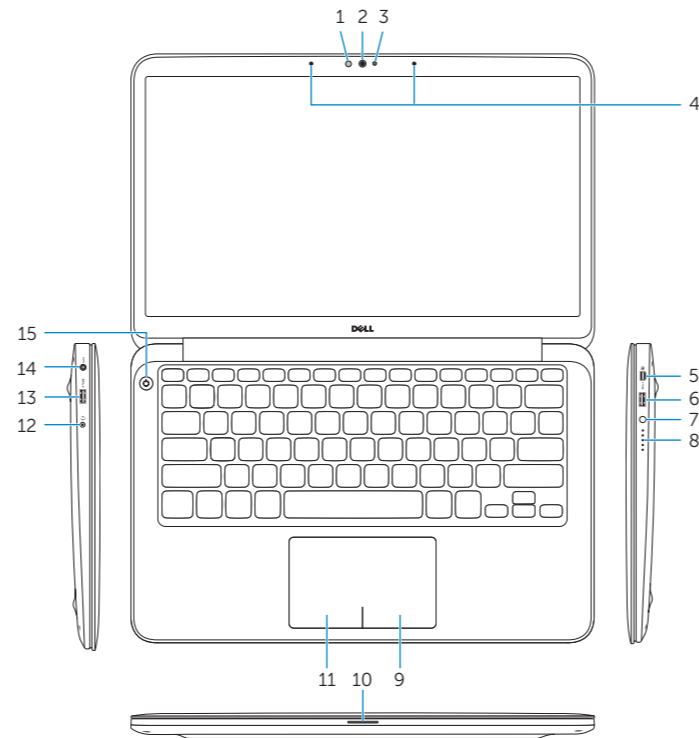

Features

Funkce | Ominaisuudet | Funksjoner | Funktioner

- Ambient-light sensor
- Camera
- Camera-status light
- Digital microphones (2)
- Mini DisplayPort
- USB 3.0 port with PowerShare
- Battery-status button
- Battery-status lights (5)
- Right-click area
- Power-status light
- Left-click area
- Headset port
- USB 3.0 port with PowerShare
- Power-adaptor port
- Power button
- Regulatory and Service Tag labels